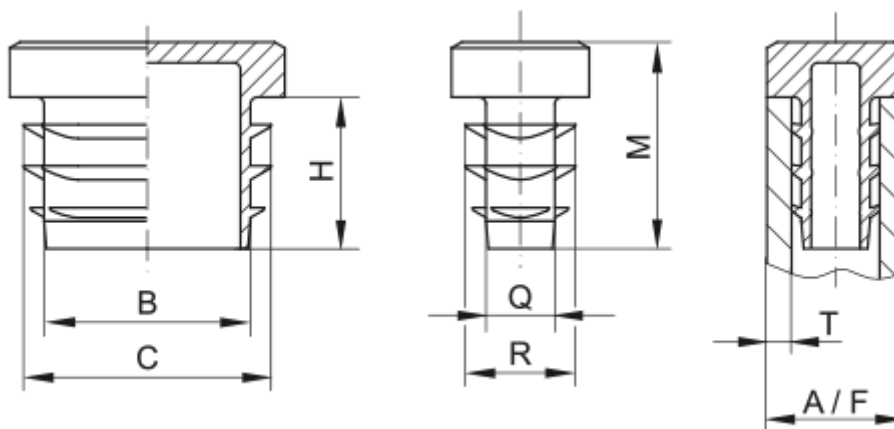

Article number: 59GPN270R5025152

Description: KLEE Square plugs GPN 270 - 50x25 (Wall thickness 1,5-2)

Measures

A = 50x25

B = 44

C = 48

H = 14

M = 19

Q = 19

R = 23

T = 1,5-2